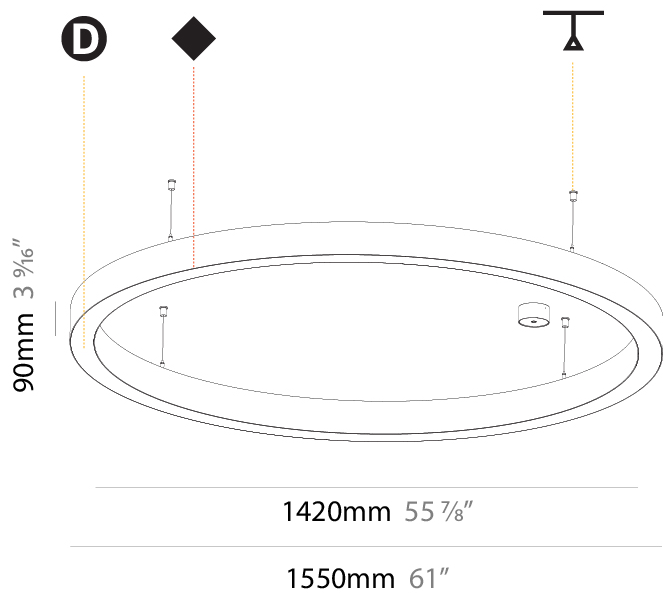

GENERAL

Series: Glorious
Subseries: Glorious Slim
Brand: Prolicht
Division: Architectural
Mounting Type: Suspension
Mounting Location: Ceiling
Subcategory: Ambient

PHYSICAL

Shape: Round
Diameter (mm): 1550
Diameter (in): 61
Depth (mm): 90
Depth (in): 3 ⁹/₁₆
Max. Overall Height (mm): 2090
Max. Overall Height (in): 82 ⁵/₁₆
Light Distribution: Direct
Weight (kg): 14.447
Weight (lbs): 31.78
Diffuser: PMMA - Opal or Micro-Prism
Fixture Finish: SSR / BKV / CWI / CRY / HAB / UFT / ITA / RUA / FTG / MYG / LOD / PUS / FRO / FUP / KIA / POP / BLS / SPG / MEY / GOH / GUM / CHC / COM / ABZ / JAG / OBR / MOS / ROR
Fixture Material: Aluminum
Cable Details: 2000mm or 6000mm Transparent Cable

ELECTRICAL

Lamp Type: LED (Zhaga Standard)
Input Wattage (W): 112
Total Output Wattage (W): 96
Dimming: Tri-Mode (Non-Dimming and Phase Dimming (120Vac only) and 0-10V Dimming)
Driver Included: Yes
Driver Location: Integrated
Driver Type: Constant Current - Universal
Driver Class: Class 2
Input Voltage (V): 120 - 277
Constant Current (MA): 350

LED

Color Temperature (°K): 3000 / 3500 / 4000
Max. Delivered Lumen (lm): 13580 / 13857 / 14140
CRI: >80 CRI
Efficiency (%): 88
Lamp Life (hrs): 50000

OPTICAL

RATINGS AND CERTIFICATIONS

Certified By: Certified for North American Standards
IP rating: IP20