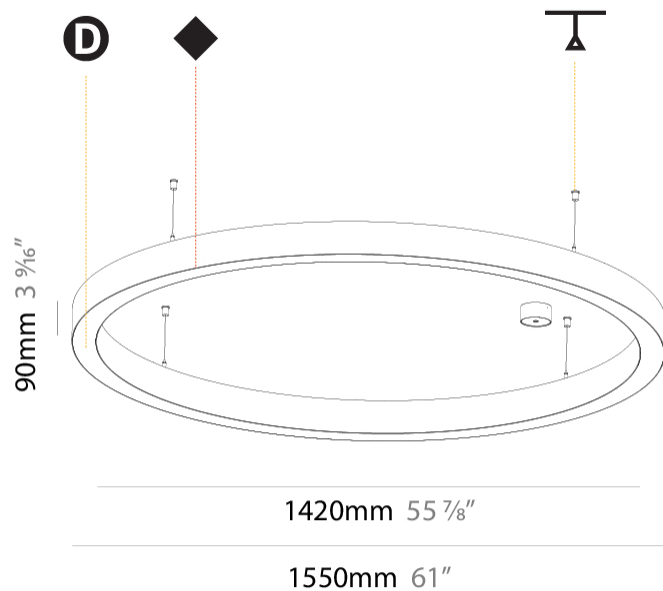

GENERAL

Series: Glorious
Subseries: Glorious Slim
Brand: Prolicht
Division: Architectural
Mounting Type: Suspension
Mounting Location: Ceiling
Subcategory: Ambient

PHYSICAL

Diameter (mm): 1550
Diameter (in): 61
Height (mm): 90
Height (in): 3 9/16
Max. Overall Height (mm): 2090
Max. Overall Height (in): 82 5/16
Light Distribution: Direct / Indirect
Weight (kg): 17.714
Weight (lbs): 37.71
Diffuser: [PMMA - Opal or Micro-Prism](#)
Fixture Finish: [SSR / BKV / CWI / CRY / HAB / UFT / ITA / RUA / FTG / MYG / LOD / PUS / FRO / FUP / KIA / POP / BLS / SPG / MEY / GOH / GUM / CHC / COM / ABZ / JAG / OBR / MOS / ROR](#)
Fixture Material: Aluminum
Cable Details: 2000mm or 6000mm Transparent Cable

ELECTRICAL

Lamp Type: LED (Zhaga Standard)
Input Wattage (W): 112 / 98
Total Output Wattage (W): 96 / 84
Dimming: [Tri-Mode (Non-Dimming and Phase Dimming (120Vac only) and 0-10V Dimming)](#)
Driver Included: Yes
Driver Location: Integrated
Driver Type: Constant Current - Universal
Driver Class: Class 2
Input Voltage (V): 120 - 277
Constant Current (MA): 350

LED

[Color Temperature (°K): 3000 / 3500 / 4000](#)
Max. Delivered Lumen (lm): 19660 / 20070 / 20480
CRI: >80 CRI
Lamp Life (hrs): 50000

OPTICAL

RATINGS AND CERTIFICATIONS

Certified By: Certified for North American Standards
IP rating: IP20